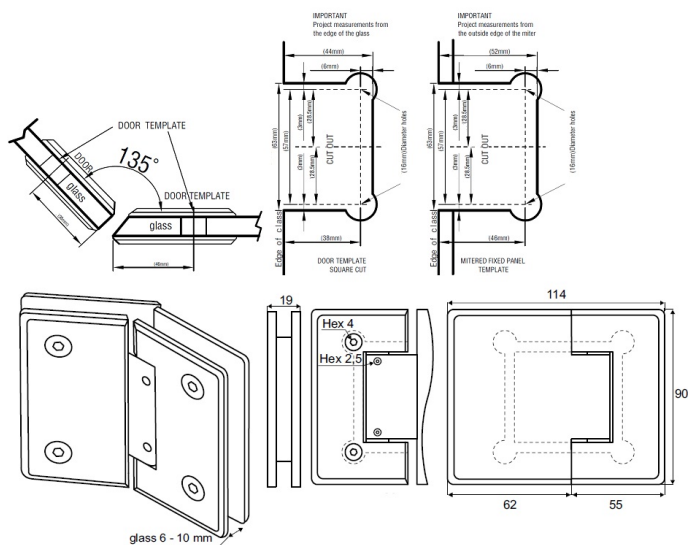

PRODUCT SHEET

Description:

Shower Hinge "CPH", 135DG, Alu-Look, Glass/Glass, 6-10mm Glass Thickness, W/Angle Adjustment Function & 25DG Return, Function, Brass Material, Chamfered Edges

Item number:

15.23.809-0

| Units | Box | Carton | HS Code | Barcode |
|-------|-----|--------|------------|--|
| Pcs. | | 10 | 8302100090 |  |
| | | | | 5704866059756 |

SISO A/S

Mileparken 11
DK-2740 Skovlunde
Denmark
VAT: DK 24786013